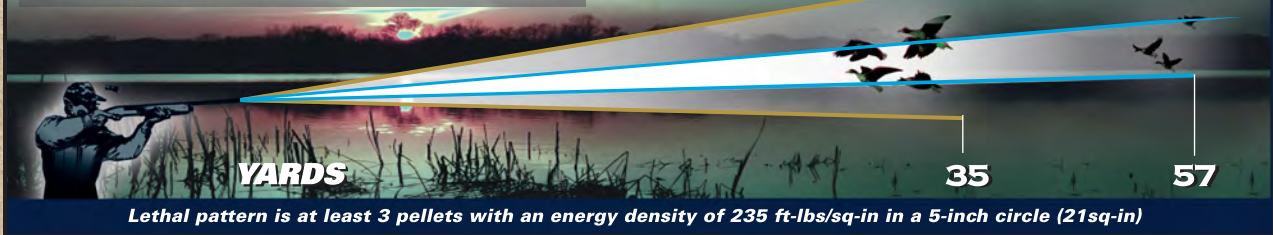

- PATTERNS NEAR 90% AT 40 YARDS
- OVER 50% MORE RANGE THAN FAST STEEL
- EXTREME LETHALITY OUT TO NEAR 60 YARDS

**"THE MOST EFFECTIVE WATERFOWL LOAD  
ON THE MARKET TODAY!"**

**ENVIRON METAL inc.**  
Material Science for a Better Hunt™

[www.hevishot.com](http://www.hevishot.com)

**"I DIDN'T COME THIS FAR TO MISS!"<sup>®</sup>**

**ULTRA DENSITY, STATE-OF-THE-ART WATERFOWL LOADS**

**HEVI-SHOT<sup>®</sup> GOOSE**

PART NUMBER	GAUGE	SHELL LENGTH	LOAD	VELOCITY	SHOT SIZE	ROUNDS PER BOX	UPC		BOXES PER CASE	SHIP WT (LBS)	DIMENSION LXWXH
							BOX NO	CASE NO			
43578	12	3-1/2	1-3/4	1300	B	10	816383435786	816383135785	10	16	9x6.5x4.25
43572					2	10	816383435724	816383135723	10	16	9x6.5x4.25
43574					4	10	816383435748	816383135747	10	16	9x6.5x4.25
45358	12	3	1-1/2	1350	B	10	816383453582	816383153581	10	14	9x6.25x4.25
45352					2	10	816383453520	816383153529	10	14	9x6.25x4.25
45354					4	10	816383453544	816383153543	10	14	9x6.25x4.25
45356					6	10	816383453568	816383153567	10	14	9x6.25x4.25

**HEVI-SHOT<sup>®</sup> OUTSHOTS STEEL AMMUNITION IN ANY FORM!**

- STEEL BB'S, 12 ga, 3 1/2" 1 3/4 oz load @ 1550 fps
- HEVI-SHOT<sup>®</sup> Goose #4's, 12 ga, 3" 1 1/2 oz load @ 1350 fps

**WEATHER-RESISTANT CRIMP**